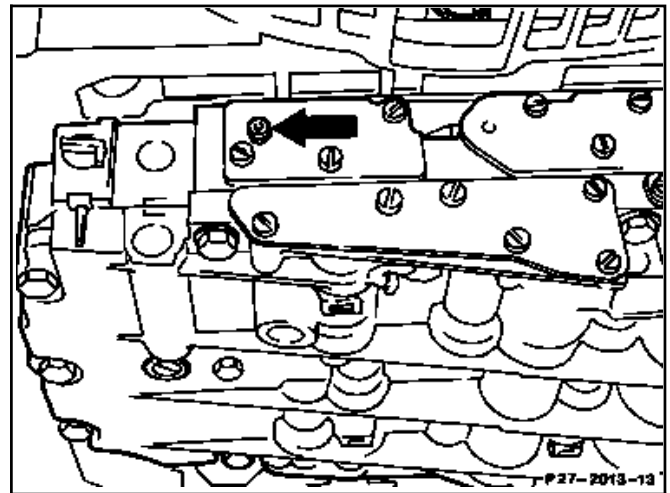

No 1-2 or 2-3 upshift with full throttle or kickdown (engine regulates speed in advance).

---

All

Cause/remedy:

1. Turn grub screw (arrow) approx. 1 turn clockwise.

P27-2013-13