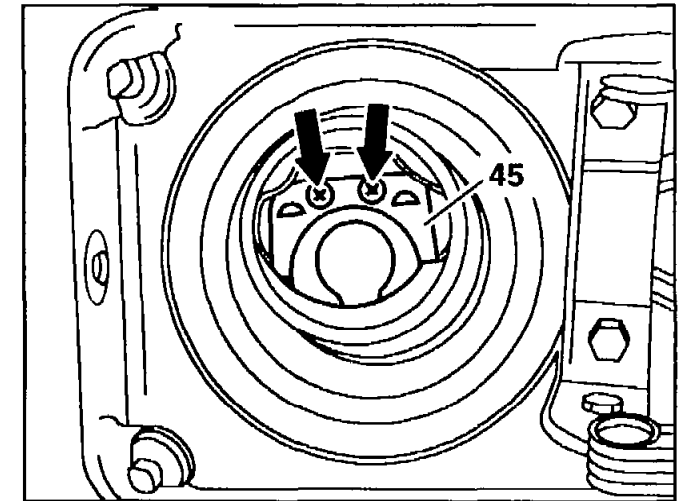

B3	AR47.10-P-7571D	Removing and installing guide funnel	9.2.94
----	-----------------	--------------------------------------	--------

MODEL 124.0, 129, 140.0, 170, 202.0, 210.03 /04 /05 /06 /07 /08 /23 /24 /26 /27 /28 /663, 208

45 Guide funnel
Arrows Rivets

P47.10-0274-01

Fig. item, etc.	Work instructions		
<p>⚠ Danger!</p>	<p>Risk of explosion from ignition. Risk of poisoning from inhaling and swallowing fuel. Risk of injury as a result of fuel coming into contact with skin and eyes.</p>	<p>No fire, naked flame or smoking. Pour fuels only into suitable and appropriately marked containers. Wear protective clothing when handling fuel.</p>	<p>AS47.00-Z-0001-01A</p>
<p>Arrows</p>	<p>Rivets</p>	<p> pull out of guide funnel</p>	<p>123 589 05 33 00</p>