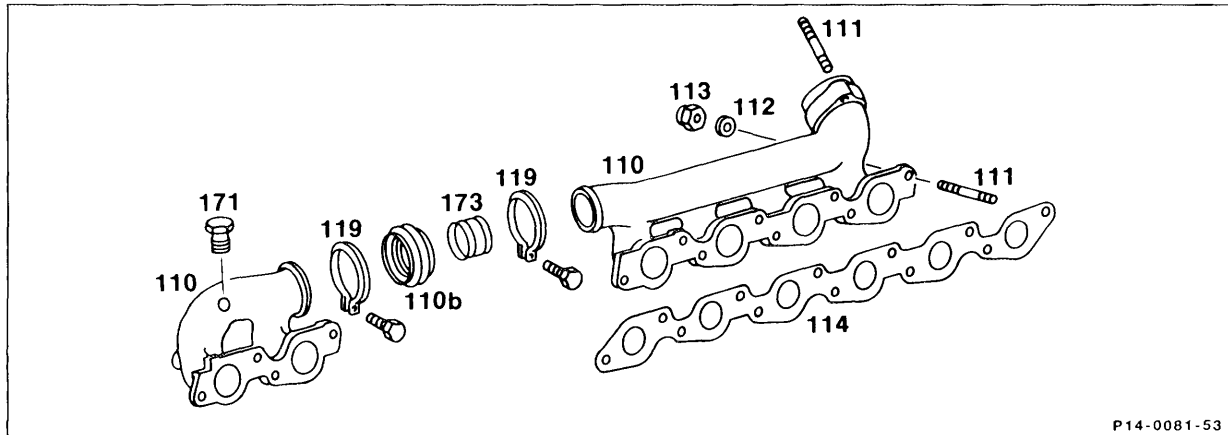

14-350 Removal and installation of exhaust manifold - Turbodiesel

Preliminary operation
Turbocharger removed (09-150)

P14-0081-53

Clip (119, 2 off)	loosen.
Nut (113, 12 off)	replace, 25 Nm.
Washer (112, 12 off)	remove, install.
Metal hose (110 b)	remove, install.
Pipe (173)	remove, install.
Screw plug (171)	remove, install.
Exhaust manifold (110)	2-piece, remove, install.
Gasket (114)	replace.
Stay pin in cylinder head (111, 12 off)	check, replace if required.