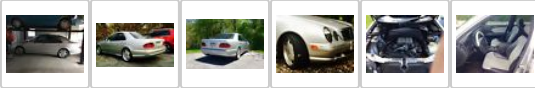

Have one to sell? [Sell now](#)

Shipping: **Buyer responsible** for vehicle pick-up or shipping | [Vehicle shipping quote available](#)

Payments: Deposit of US $500.00 within 24 hours of auction close
Immediate deposit is required for Buy It Now
Full payment is required within 7 days of auction close

Guarantee: **Vehicle Purchase Protection**

Covers up to $100,000 when your transaction is completed through eBay. Restrictions apply. [Learn more.](#)

[Description](#) [Vehicle History Report](#) [Shipping and payments](#)

[Report item](#)

Seller assumes all responsibility for this listing.

eBay item number: 162301896721

Vehicle Specifics for 2000 Mercedes-Benz E-Class E55

You've got your eye on a [2000 Mercedes-Benz E-Class E55](#)

We've got our eye on the Vehicle's History

AutoCheck found **48** records for this [2000 Mercedes-Benz E-Class E55](#)

VIN:WDBJF74J8YB038900 Engine:8 Cylinders
Style/Body:Sedan

[Buy AutoCheck Report](#)

Item specifics

Condition:	Used	Year:	2000
VIN (Vehicle Identification Number):	WDBJF74J8YB038900	Mileage:	70,500
Interior Color:	Black	Make:	Mercedes-Benz
Number of Cylinders:	8	Model:	E-Class
Transmission:	Automatic	Trim:	E55 AMG
Body Type:	Sedan	Engine:	8 Cylinder
Warranty:	Vehicle does NOT have an existing warranty	Drive Type:	RWD
Vehicle Title:	Clear	Fuel Type:	Gasoline
Sub Model:	E55	For Sale By:	Private Seller
Exterior Color:	Silver