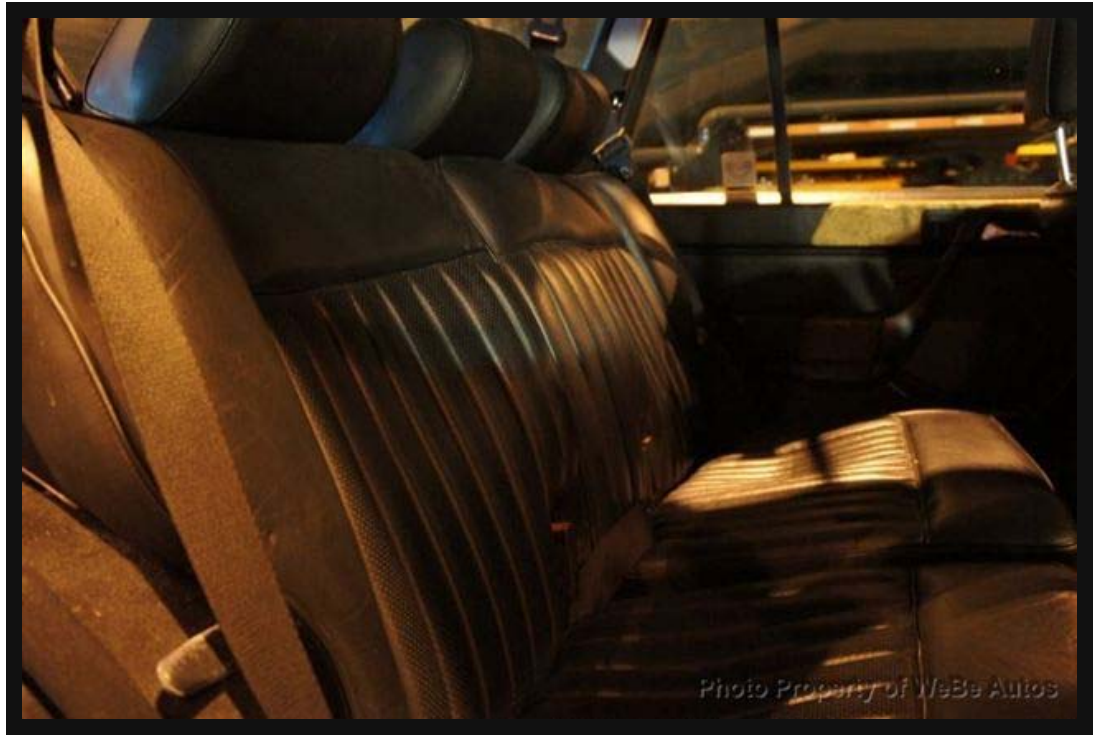

Take a Look at the HD Video, this Car is Very Special

Photo Property of WeBe Autos

VIN: WDBEA90D3JF060409

Condition: Used Clear Title

Transmission: 5 Spd Automatic

Exterior Color: Black

Mileage: Odometer Showing
77,800(Approx)Engine: 6.0 Liter V-8 M117
(16V)