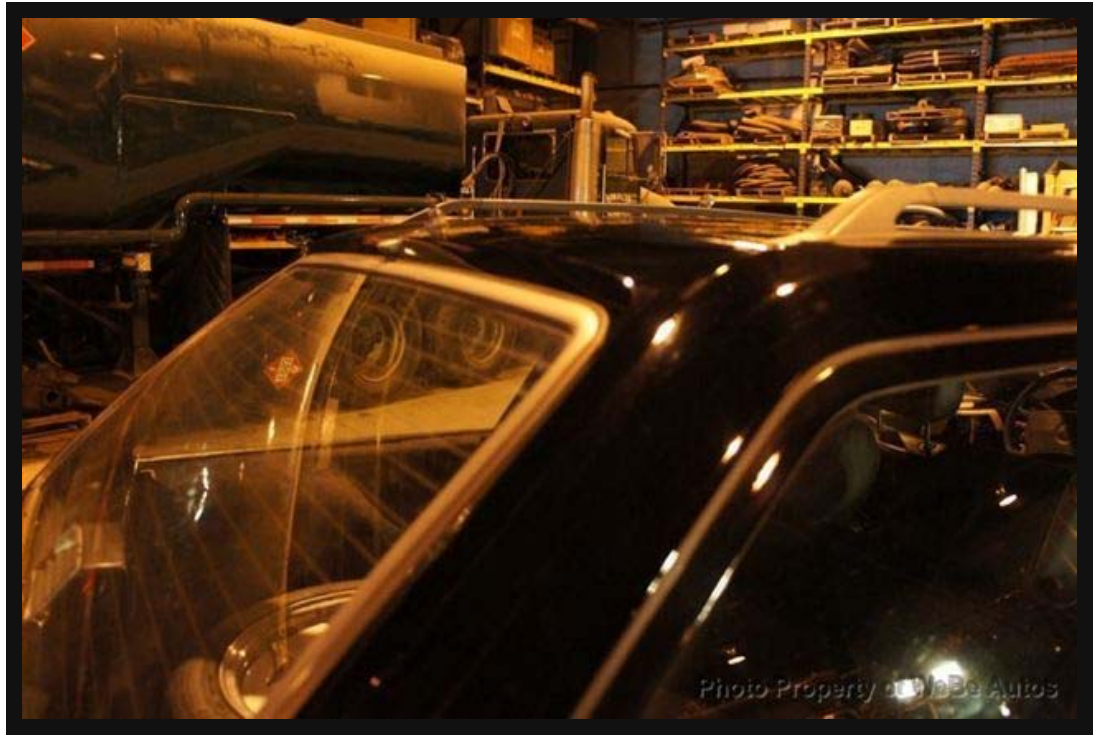

Take a Look at the HD Video, this Car is Very Special

Photo Property of WeBe Autos

VIN: WDBEA90D3JF060409

Condition: Used Clear Title

Transmission: 5 Spd Automatic

Exterior Color: Black

Mileage: Odometer Showing
77,800(Approx)Engine: 6.0 Liter V-8 M117
(16V)