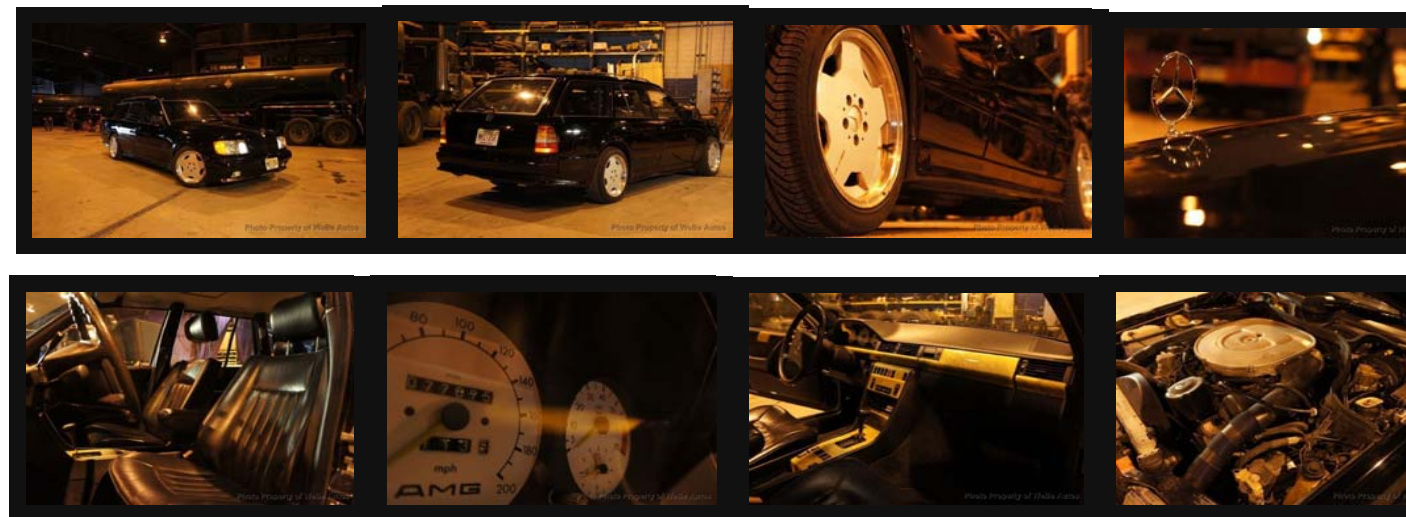

Connect to AutoCheck

Seller's description

For Sale By Owner & Located in Bronx, NY 10451

631-328-

~1988 Mercedes Benz AMG Mallet 300TE 6.0L V8 Wagon, The Mighty Mallet~

1988 Mercedes Benz 300TE AMG "Mallet"