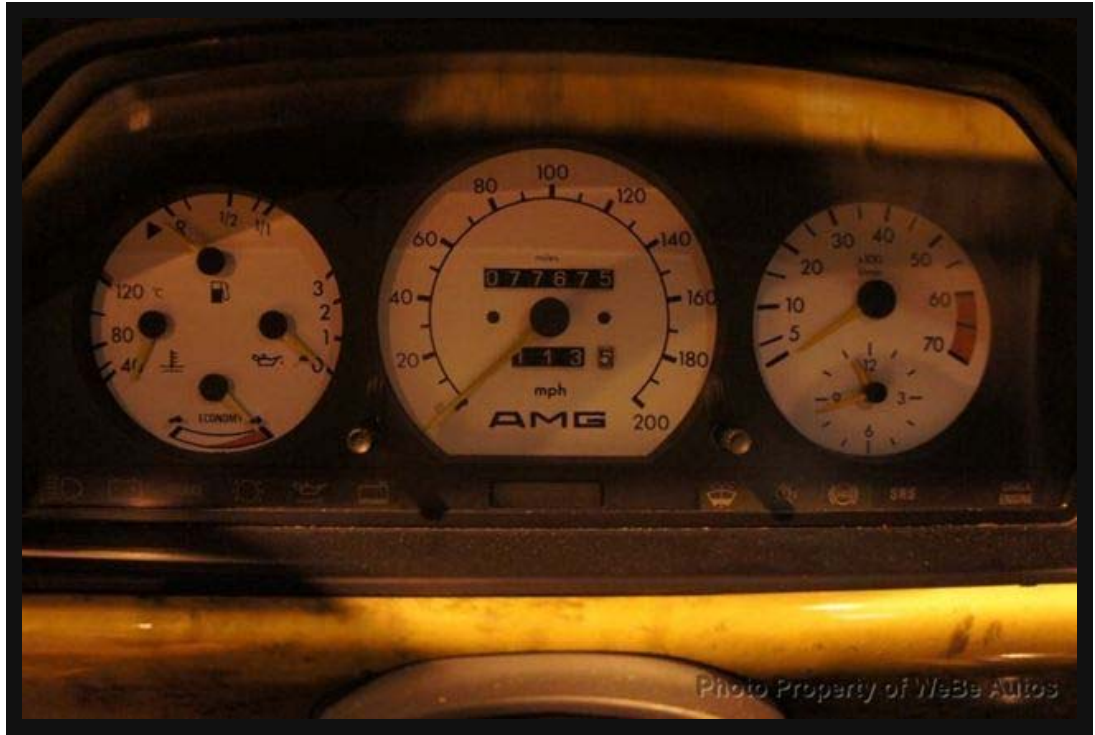

Take a Look at the HD Video, this Car is Very Special

Photo Property of WeBe Autos

VIN: WDBEA90D3JF060409

Condition: Used Clear Title

Transmission: 5 Spd Automatic

Exterior Color: Black

Mileage: Odometer Showing
77,800(Approx)Engine: 6.0 Liter V-8 M117
(16V)