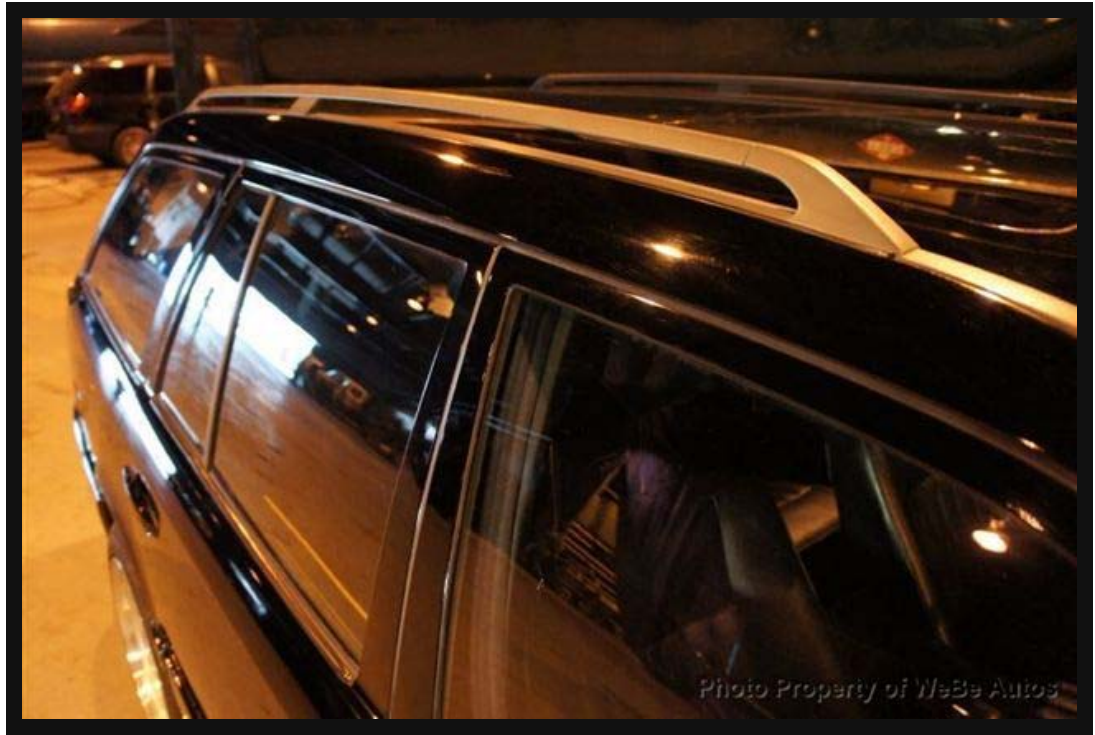

Take a Look at the HD Video, this Car is Very Special

Photo Property of WeBe Autos

VIN: WDBEA90D3JF060409

Condition: Used Clear Title

Transmission: 5 Spd Automatic

Exterior Color: Black

Mileage: Odometer Showing
77,800(Approx)Engine: 6.0 Liter V-8 M117
(16V)