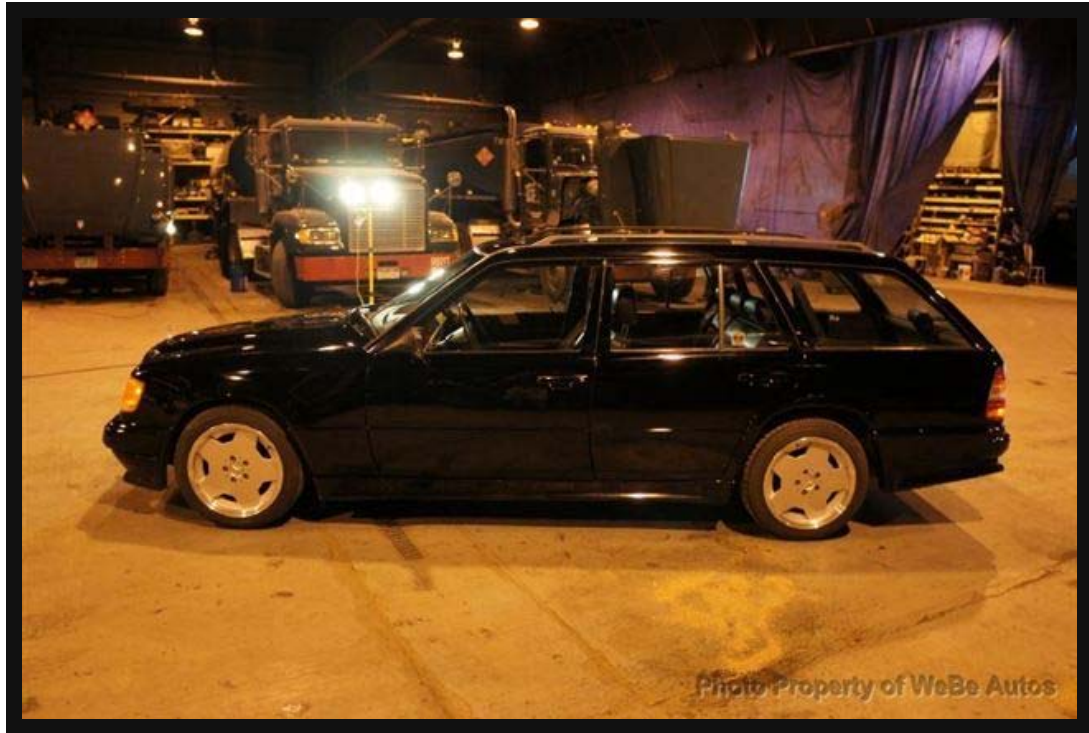

Take a Look at the HD Video, this Car is Very Special

Photo Property of WeBe Autos

VIN: WDBEA90D3JF060409

Condition: Used Clear Title

Transmission: 5 Spd Automatic

Exterior Color: Black

Mileage: Odometer Showing
77,800(Approx)Engine: 6.0 Liter V-8 M117
(16V)