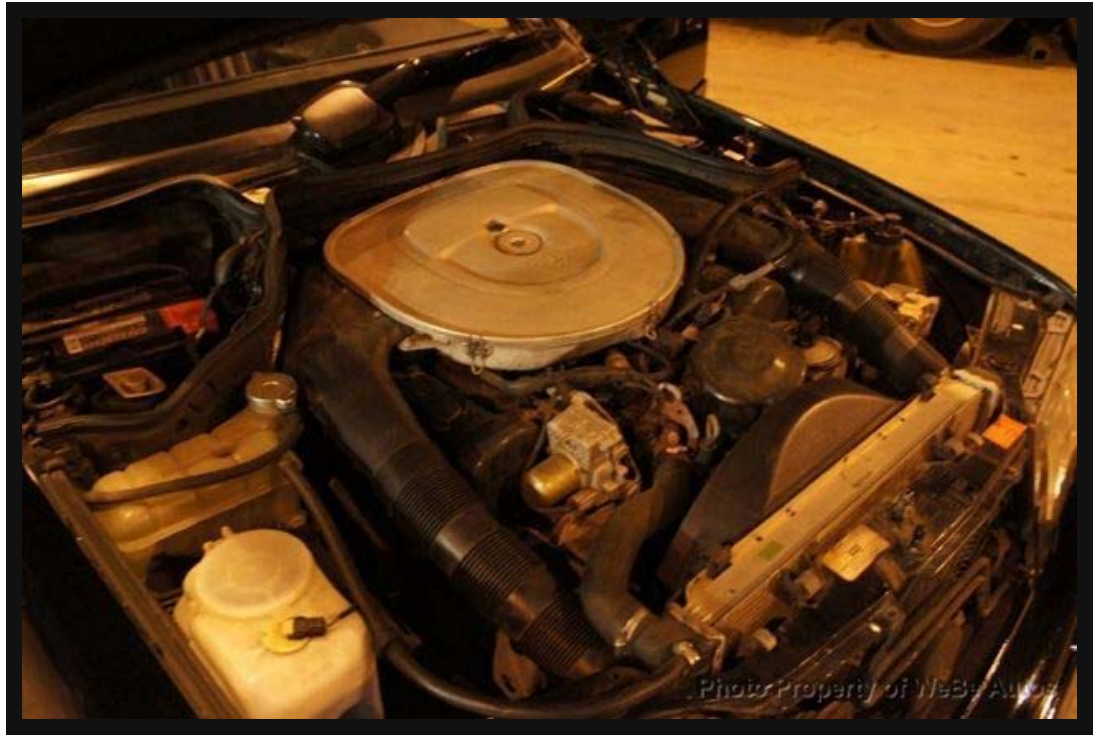

Take a Look at the HD Video, this Car is Very Special

Photo Property of WeBe Autos

VIN: WDBEA90D3JF060409

Condition: Used Clear Title

Transmission: 5 Spd Automatic

Exterior Color: Black

Mileage: Odometer Showing
77,800(Approx)Engine: 6.0 Liter V-8 M117
(16V)