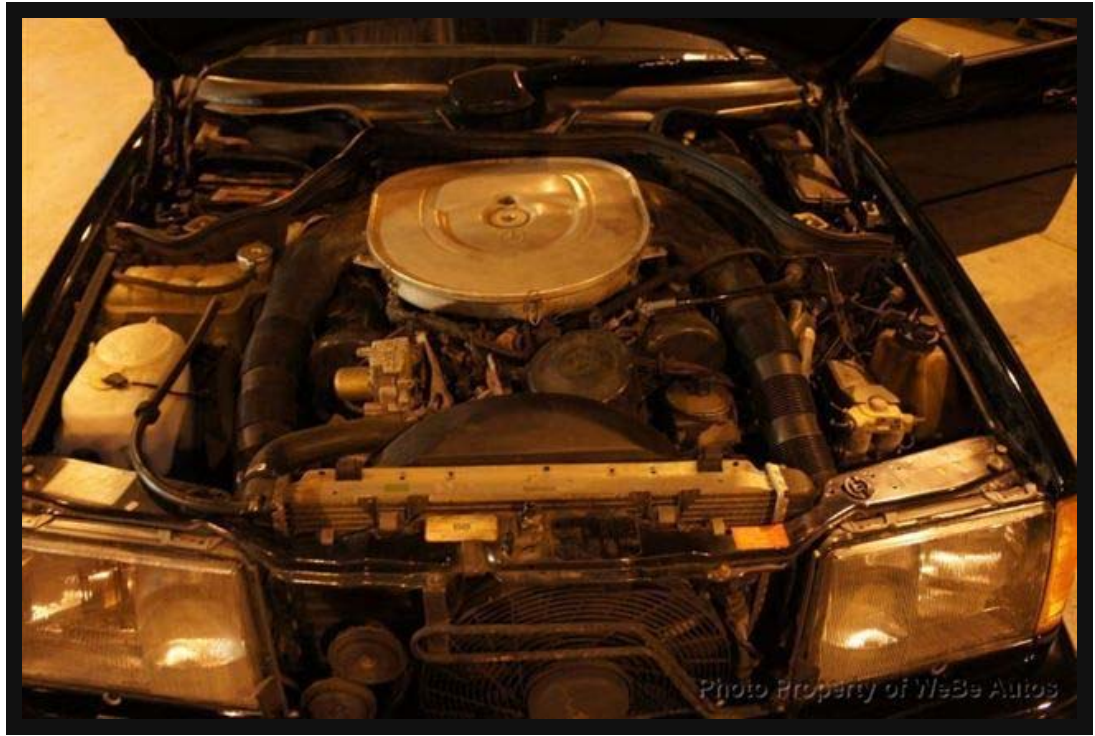

Take a Look at the HD Video, this Car is Very Special

Photo Property of WeBe Autos

VIN: WDBEA90D3JF060409

Condition: Used Clear Title

Transmission: 5 Spd Automatic

Exterior Color: Black

Mileage: Odometer Showing
77,800(Approx)Engine: 6.0 Liter V-8 M117
(16V)