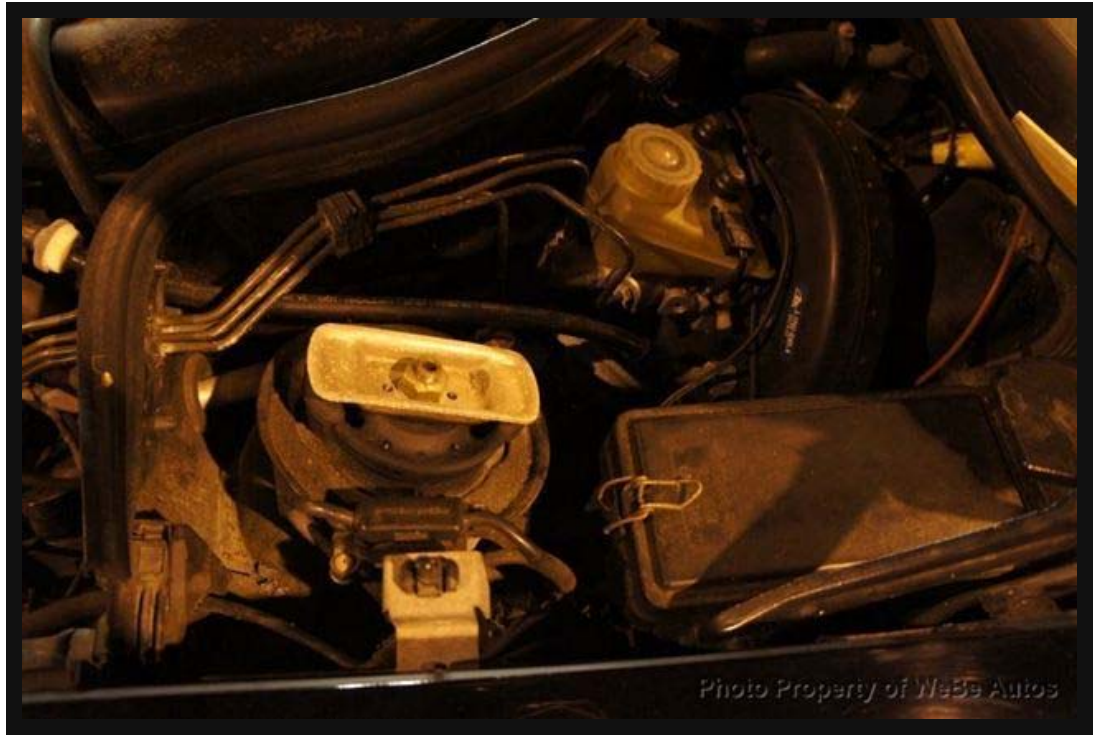

Take a Look at the HD Video, this Car is Very Special

Photo Property of WeBe Autos

VIN: WDBEA90D3JF060409

Condition: Used Clear Title

Transmission: 5 Spd Automatic

Exterior Color: Black

Mileage: Odometer Showing
77,800(Approx)Engine: 6.0 Liter V-8 M117
(16V)