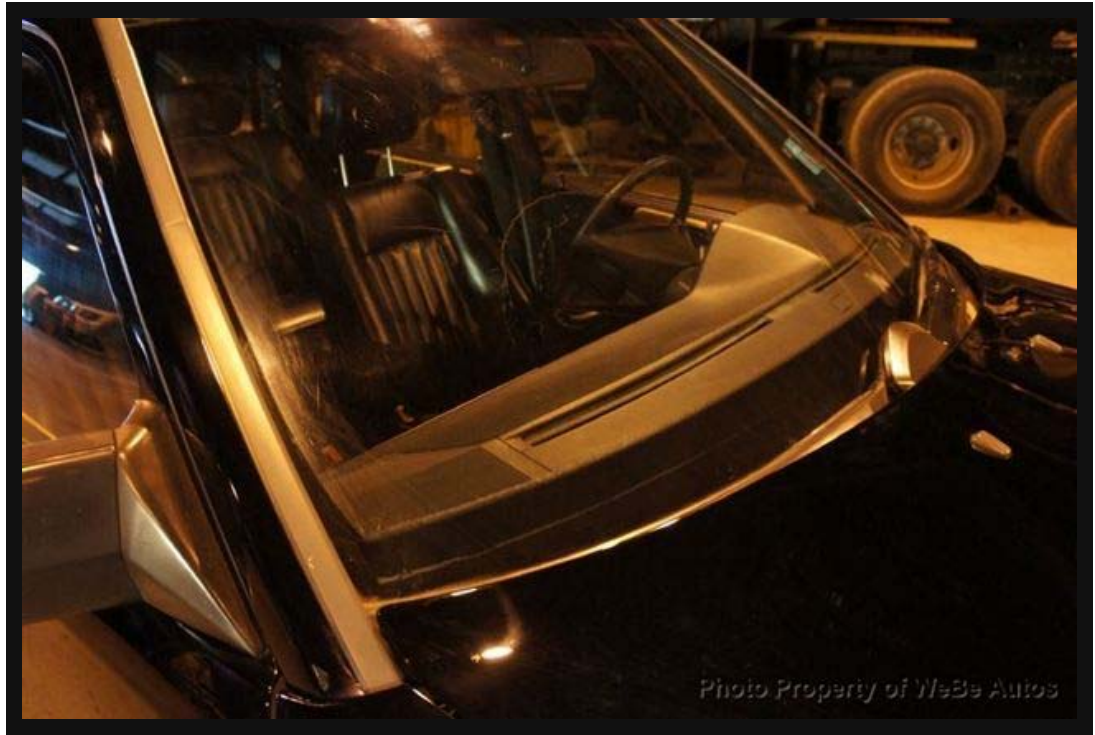

Take a Look at the HD Video, this Car is Very Special

Photo Property of WeBe Autos

VIN: WDBEA90D3JF060409

Condition: Used Clear Title

Transmission: 5 Spd Automatic

Exterior Color: Black

Mileage: Odometer Showing
77,800(Approx)Engine: 6.0 Liter V-8 M117
(16V)