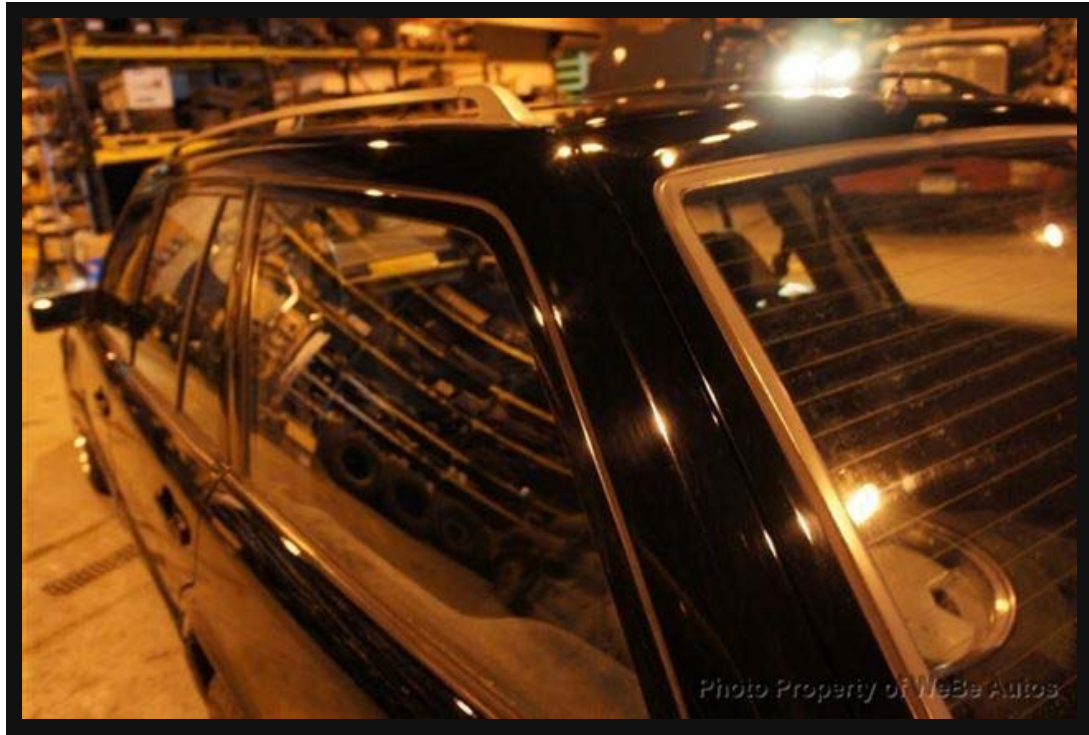

Take a Look at the HD Video, this Car is Very Special

Photo Property of WeBe Autos

VIN: WDBEA90D3JF060409

Condition: Used Clear Title

Transmission: 5 Spd Automatic

Exterior Color: Black

Mileage: Odometer Showing
77,800(Approx)Engine: 6.0 Liter V-8 M117
(16V)